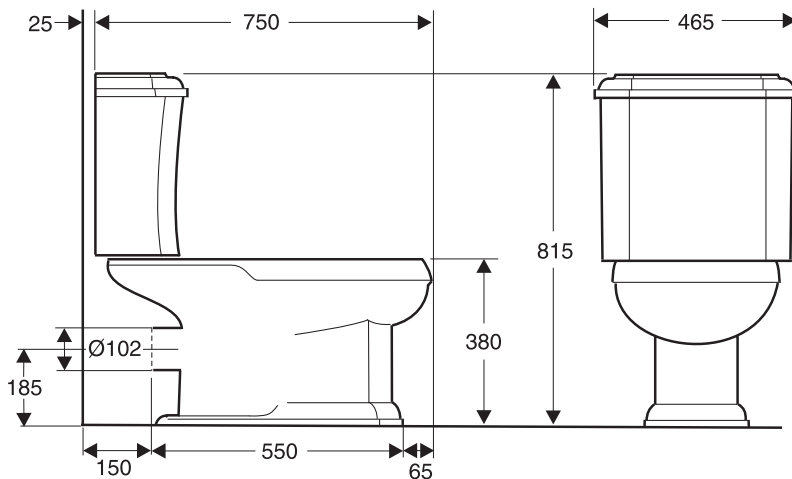

Devonshire close coupled WC

A fresh take on traditional styling. Pre-fitted flush mechanism and ball valve. Bottom inlet and internal overflow.

Product	19495W Devonshire close coupled WC pan, P trap 4619W Devonshire cistern, push button dual flush, 3/6L	
Colours/finishes	White (-00)	
Material	Vitreous china	
Weight (kg)	22 (pan), 19 (cistern)	
Fixings	Fixings included	
Complementary items		Colours/finishes
4755W-CP	Solid oak WC seat with chrome plated steel hinges	Dark walnut finish (-WC)
4722-T	Portrait/Devonshire plastic WC seat with chrome plated steel hinges	White (-00)
Design linked items	Devonshire range	

To order, please use the product code and add the three character colour/finish reference, eg. -00 for white.

All measurements shown are in millimetres.
Sizes are approximate.

1st revision