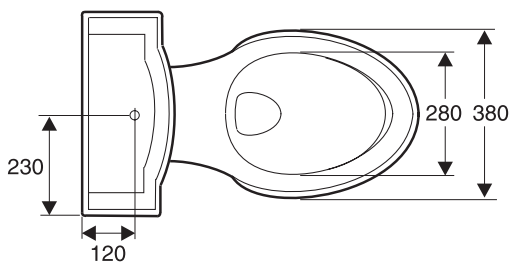

Devonshire close coupled WC

A fresh take on traditional styling. Pre-fitted flush mechanism and ball valve. Bottom inlet and internal overflow.

Product	19495W Devonshire close coupled WC pan, P trap 4619W Devonshire cistern, push button dual flush, 3/6L	
Colours/finishes	White (-00)	
Material	Vitreous china	
Weight (kg)	22 (pan), 19 (cistern)	
Fixings	Fixings included	
Complementary items		Colours/finishes
4755W-CP	Solid oak WC seat with chrome plated steel hinges	Dark walnut finish (-WC)
4722-T	Portrait/Devonshire plastic WC seat with chrome plated steel hinges	White (-00)
Design linked items	Devonshire range	

To order, please use the product code and add the three character colour/finish reference, eg. -00 for white.

All measurements shown are in millimetres.
Sizes are approximate.

1st revision